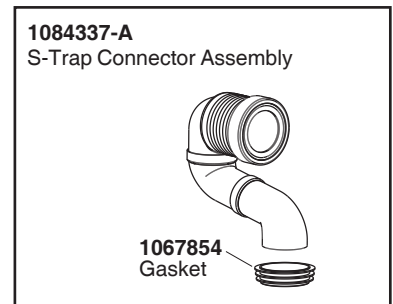

Model Toilet	Bowl	Tank	Seat
K-24098K-**	K-76077K-**	K-76993K-**	K-75200K-**

**Finish/color code must be specified when ordering.