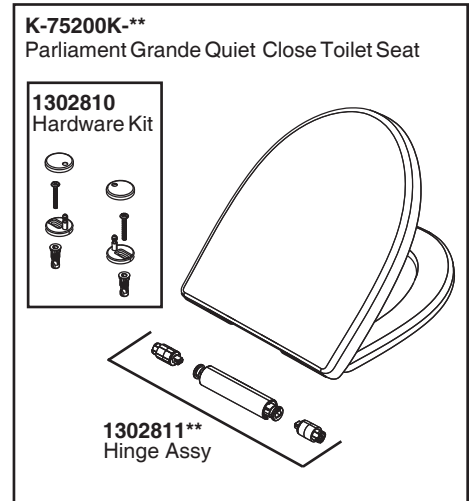

Model Toilet	Bowl	Tank	Seat
K-24098K-**	K-76077K-**	K-76993K-**	K-75200K-**

**Finish/color code must be specified when ordering.