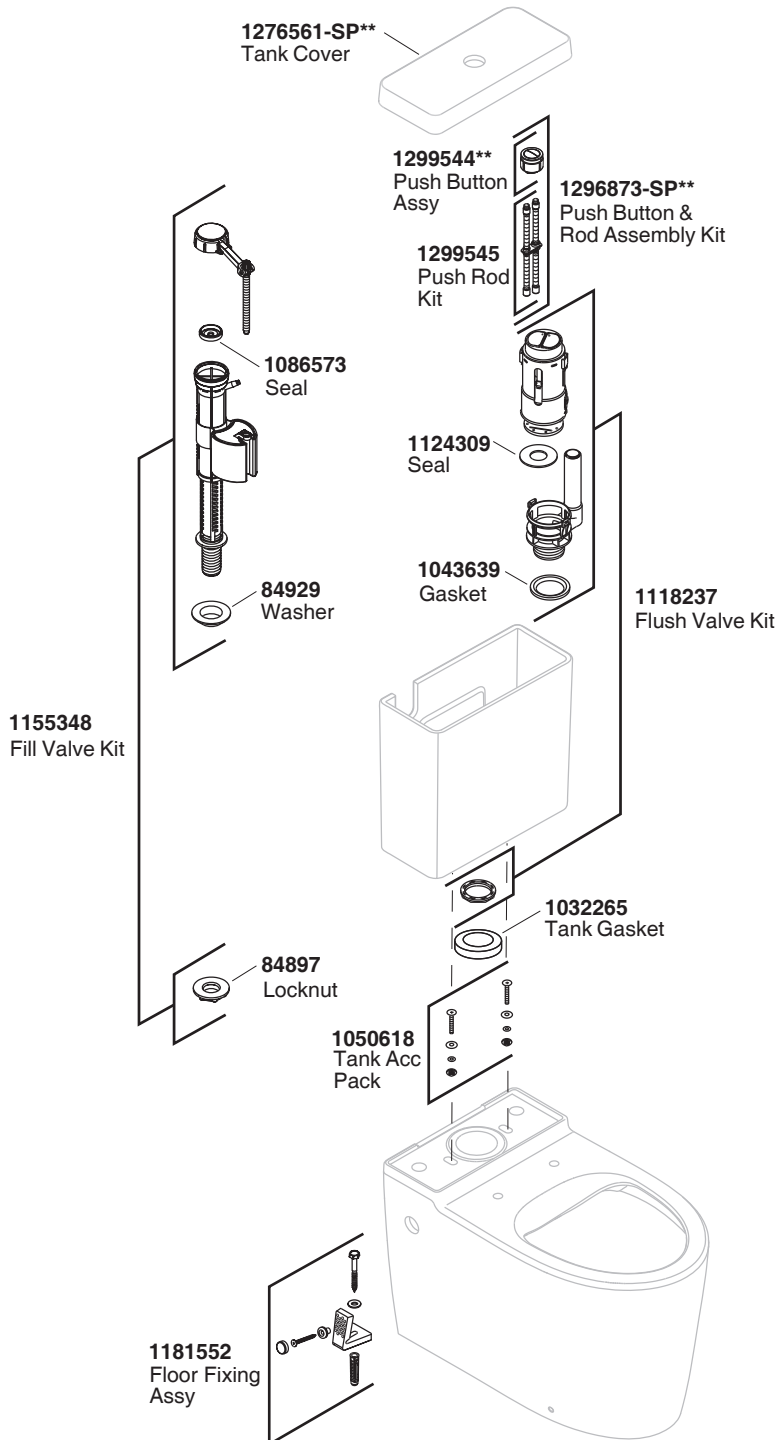

Model Toilet	Bowl	Tank	Seat
K-24098K-**	K-76077K-**	K-76993K-**	K-75200K-**

**Finish/color code must be specified when ordering.